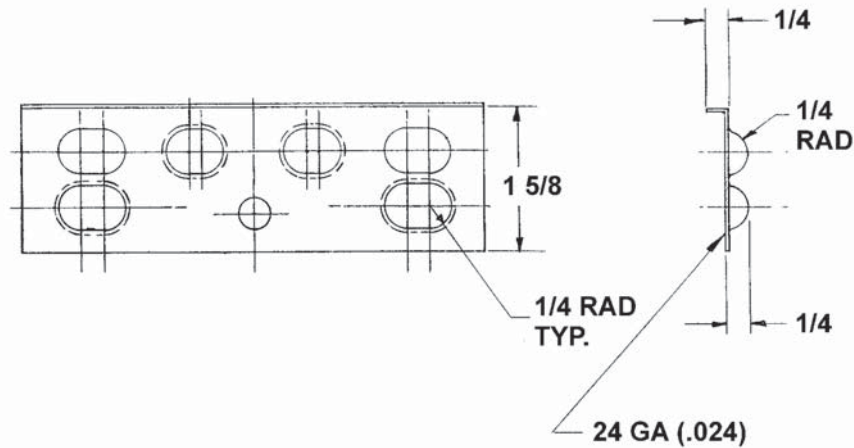

4 1/2" HINGE HOLE PATTERNS

4 1/2" HINGE HOLE PATTERNS

HR 45BN

DC-4550

ALSO AVAILABLE AS A SPOTWELDED ASSEMBLY WITH 4 1/2" HINGE REINFORCEMENTS (24 GA)

4 1/2" HINGE HOLE PATTERNS

HR 45CB

HR-45CC