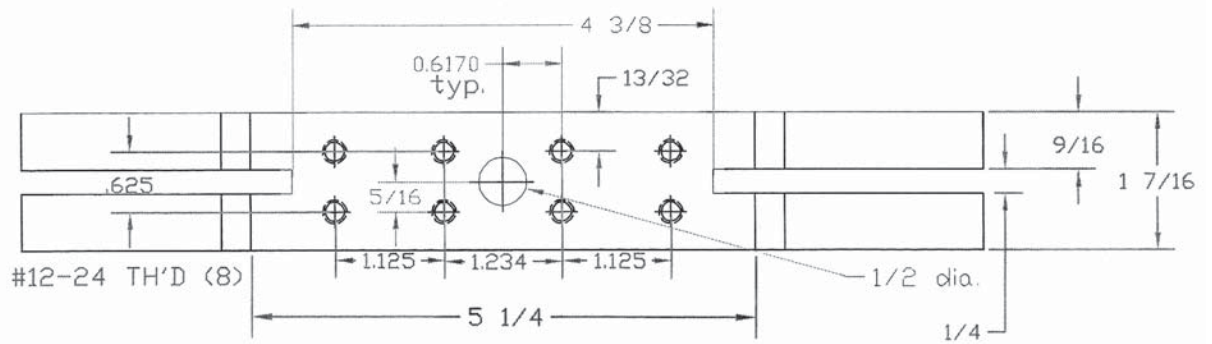

4 1/2" HINGE HOLE PATTERNS

4 1/2" HINGE HOLE PATTERNS

HR 45BN

DC-4550

ALSO AVAILABLE AS A SPOTWELDED ASSEMBLY WITH 4 1/2" HINGE REINFORCEMENTS (24 GA)

4 1/2" HINGE HOLE PATTERNS

HR 45CB

HR-45CC