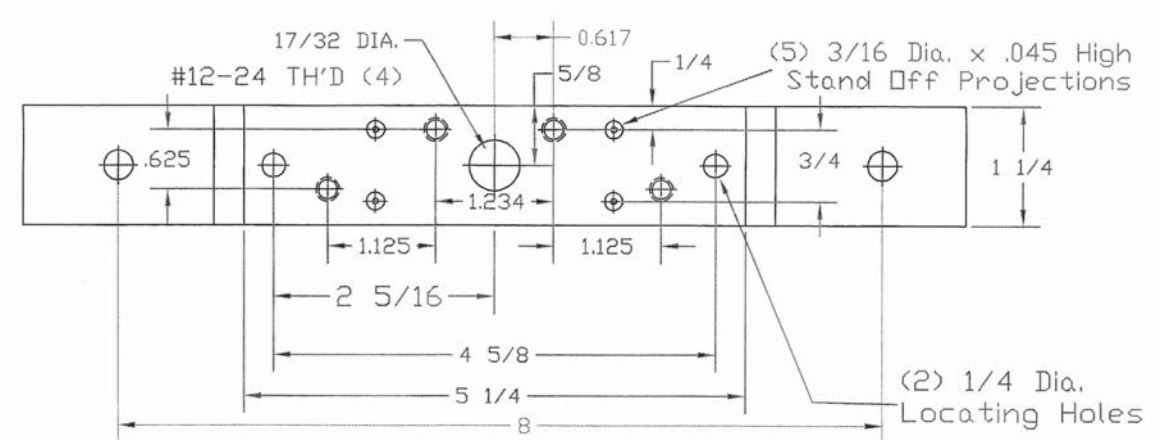

4 1/2" HINGE HOLE PATTERNS

HR 45CI