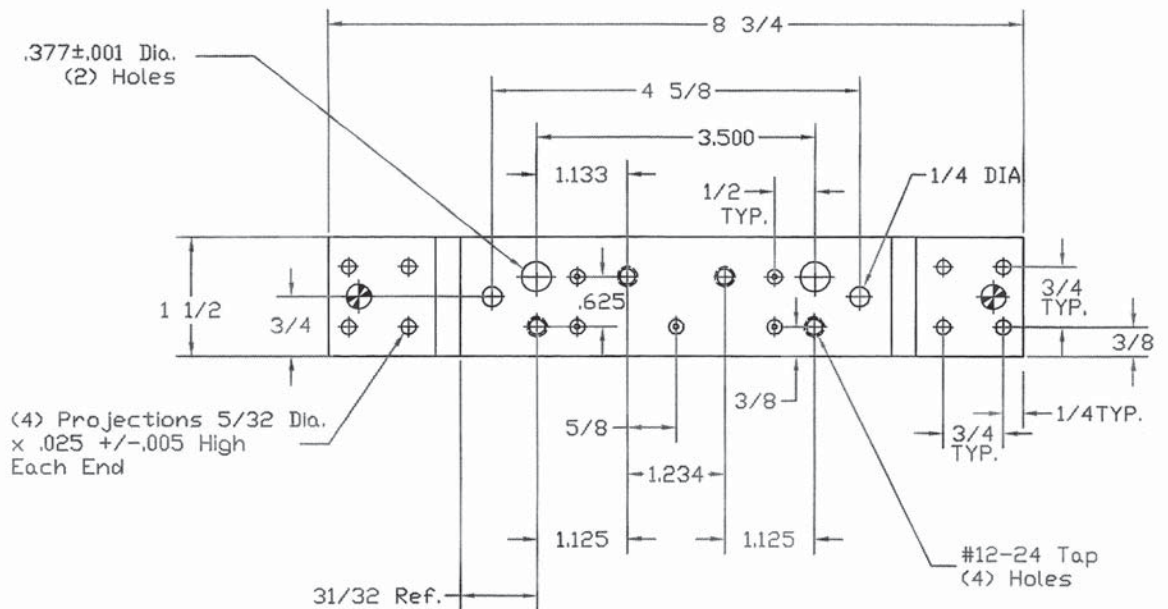

4 1/2" HINGE HOLE PATTERNS

HR 45CB

HR-45CC

HR 45CG