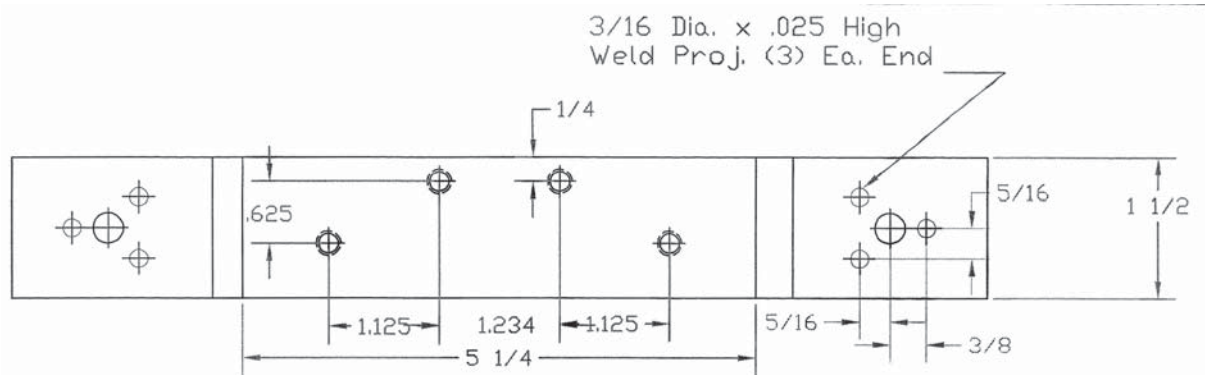

4 1/2" HINGE HOLE PATTERNS

4 1/2" HINGE HOLE PATTERNS

HR 45BN

DC-4550

ALSO AVAILABLE AS A SPOTWELDED ASSEMBLY WITH 4 1/2" HINGE REINFORCEMENTS (24 GA)

4 1/2" HINGE HOLE PATTERNS

HR 45CB

HR-45CC